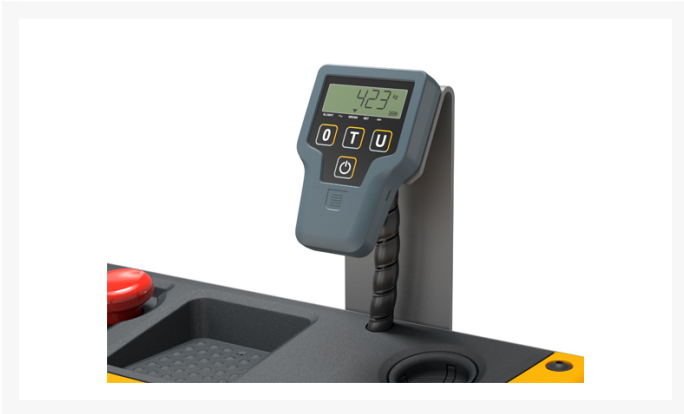

Jungheinrich 3,300 lb. Light-Duty Walkie Pallet Truck

Contact us for price

Images

Description

Specifically designed for light-duty operations, the EJE M is the ideal solution for small and medium-sized companies. Due to the maintenance-free powerful 3-phase AC motor, energy consumption is reduced providing a rapid, smooth and cost-efficient transportation of goods.