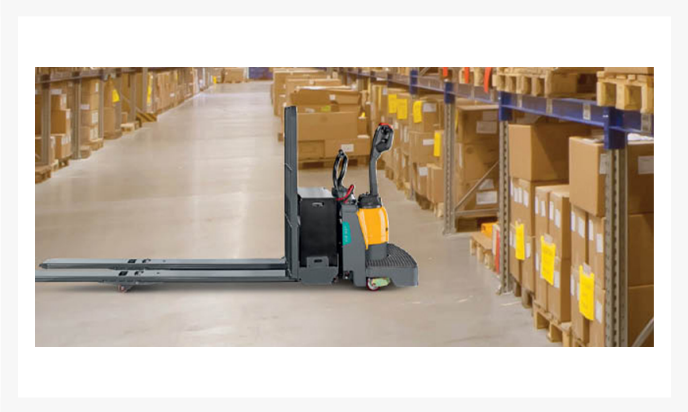

Jungheinrich 6,000 & 8,000 lb. Electric End Rider Pallet Trucks

Contact us
for price

Images

Description

From the low-maintenance AC design, to productivity-enhancing assistance systems and ease of operation, you can count on the ECR M27 – ECR M36 to deliver.