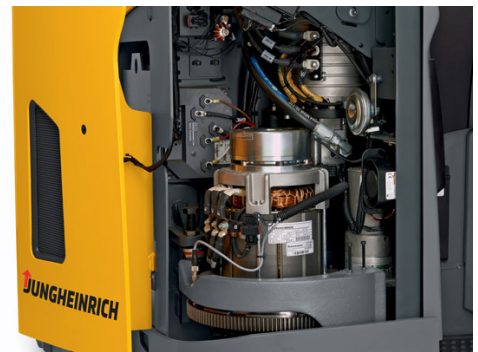

Jungheinrich 3,000 - 4,500 lb. 36 Volt Electric Reach Truck Forklift

Contact us for price

Images

Description

The ETR 230 / 235 / 340 / 345 single reach trucks and ETR 335d deep reach trucks boast strong performance – moving more pallets per hour and lowering overall cost of ownership – while keeping operators comfortable and productive. One of the fastest in the industry, these 3,000-4,500 lb. capacity trucks are equipped with a hydraulic system that reaches a lifting speed of up to 160 feet per minute – helping your operators move more pallets in less time.