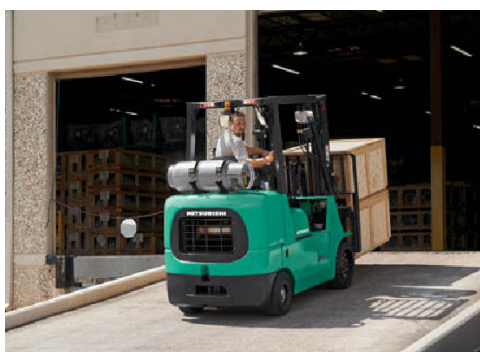

Mitsubishi 7,000 - 15,500 lb. Internal Combustion Cushion Tire Forklifts

Contact us
for price

Images

Description

Built to perform in demanding applications, this IC cushion tire forklift - available in 7,000 - 15,500 lb. capacity - offers options like the short turning radius and paper handling package to further optimize the truck systems. The PSI 4X 4.3 liter V6 engine meets strict CARB and EPA emissions standards while offering excellent fuel economy.