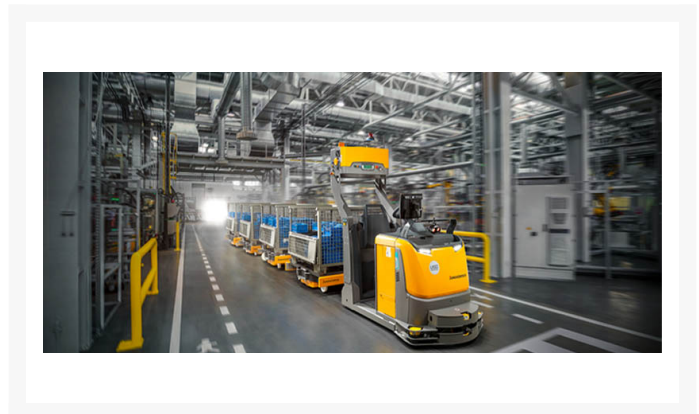

Jungheinrich 11,000 lb. Automated (Agv) Tow Tractor

Contact us
for price

Images

Description

Robust towing truck, suitable for towing multiple trailers. Compact dimensions for use in narrow aisles:

- Complete manual and automated operation possible
- Automated coupling and uncoupling of trailers
- Special build solution
- Load capacity: up to 11,000 lbs.