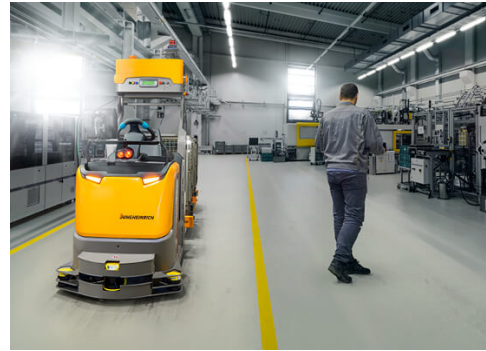

Jungheinrich 11,000 lb. Automated (Agv) Tow Tractor

Contact us
for price

Images

Description

Robust towing truck, suitable for towing multiple trailers. Compact dimensions for use in narrow aisles:

- Complete manual and automated operation possible
- Automated coupling and uncoupling of trailers
- Special build solution
- Load capacity: up to 11,000 lbs.