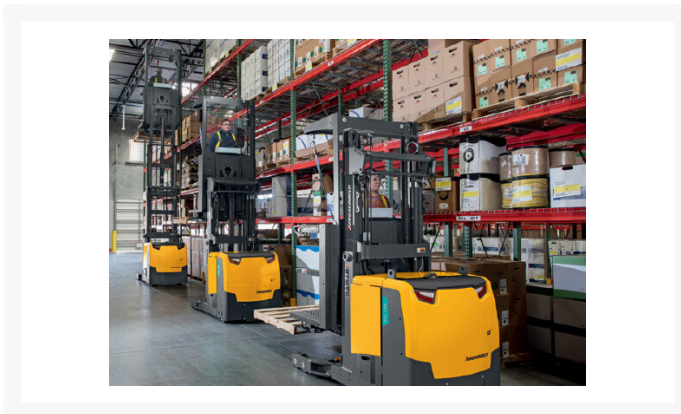

Jungheinrich 3,000 lb. Electric High-Level Order Picker

Contact us for price

Images

Description

Offering high throughput performance, the EKS 314 high-level order picker sets new standards in ergonomic design, efficiency and performance. With a load capacity of up to 3,000 lbs. and order picking heights up to

366", this truck is specifically designed for high pick rate and high density storage applications.

Additional Information

Manufacturer

Jungheinrich

Certifications

Payment details

Financing

Shipping & pickup