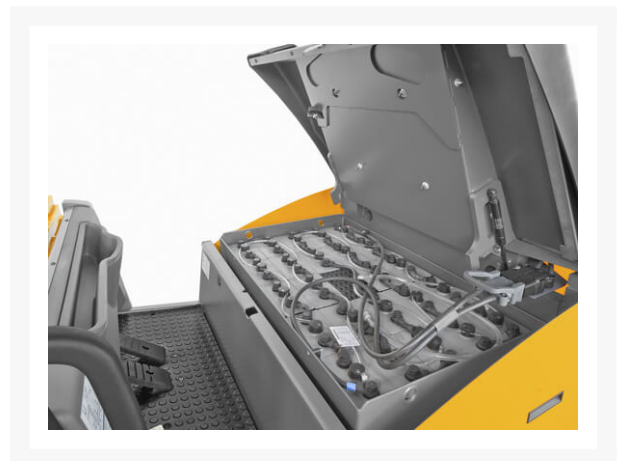

Jungheinrich 2,200 - 2,750 lb. Electric Man-Down Turret Truck

Contact us
for price

Images

Description

The EFX 410-413 series of turret trucks, featuring lift heights up to 23 feet and a maximum capacity up to 2,750 lbs., are designed to provide maximum versatility in very narrow aisle (VNA) warehouses. These turret trucks, the only series of its kind offered in North America, can be used with wire or rail guidance, increasing productivity and combining applications in very narrow aisles, wide aisles and staging areas.