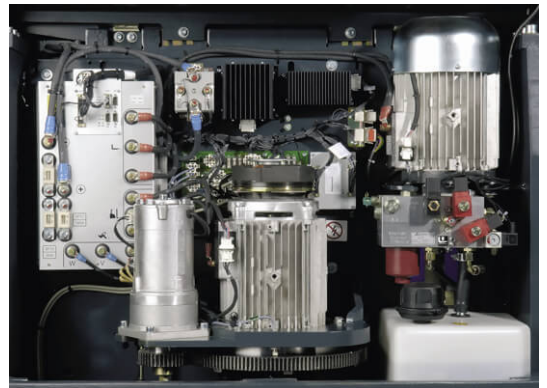

Jungheinrich 2,200 - 2,750 lb. Electric Man-Down Turret Truck

Contact us
for price

Images

Description

The EFX 410-413 series of turret trucks, featuring lift heights up to 23 feet and a maximum capacity up to 2,750 lbs., are designed to provide maximum versatility in very narrow aisle (VNA) warehouses. These turret trucks, the only series of its kind offered in North America, can be used with wire or rail guidance, increasing productivity and combining applications in very narrow aisles, wide aisles and staging areas.