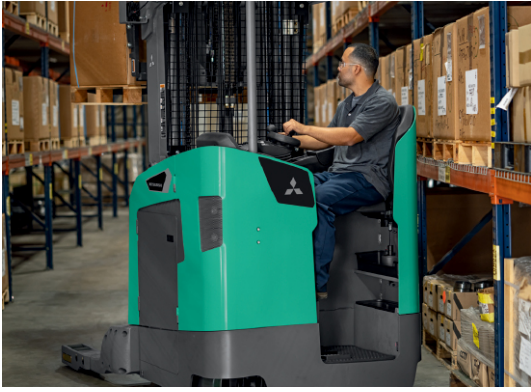

# Mitsubishi 3,500-4,500 lb.. Electric Wide Chassis Sit/Stand Pantograph Reach Trucks

Contact us  
for price

## Images

## Description

---

The ESR23LN-EDR18LN 36V series of reach trucks deliver superior performance – at an exceptional value. With advanced AC technology, this series is designed to reach new heights quickly and efficiently for greater productivity and exceptional comfort, shift after shift.