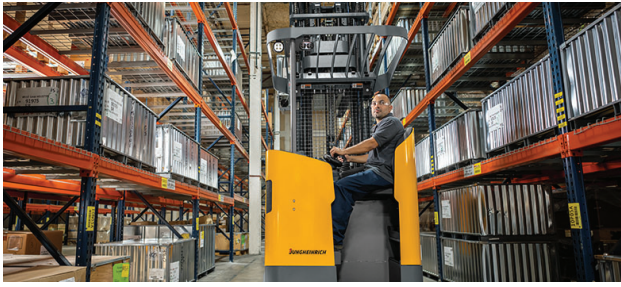

Jungheinrich 3,500-4,500 lb.. 36 Volt Electric Wide-Chassis Sit/Stand Pantograph Reach Truck

Contact us
for price

Images

Description

The ETR 420 single reach and ETR 416d deep reach trucks boast superior performance – increasing hourly