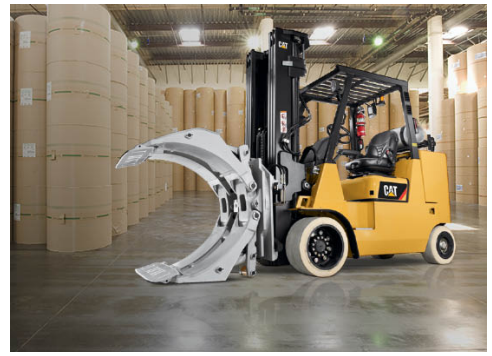

Cat® 7,000 – 15,500 lb. Internal Combustion Cushion Tire Lift Trucks

Contact us
for price

Images

Description

Powered by a rugged PSI 4X 4.3 liter V6 EPA compliant engine, the Cat® GC35K-GC70K series of cushion tire lift trucks, with capacities ranging from 7,000-15,500 lbs., is built to perform multiple jobs in a variety of applications. From off-loading trailers to moving goods in and out of racking, these highly-configurable and flexible lift trucks offer the robust performance and reliability your business demands, while featuring practical options and attachments to enhance this truck's agility.