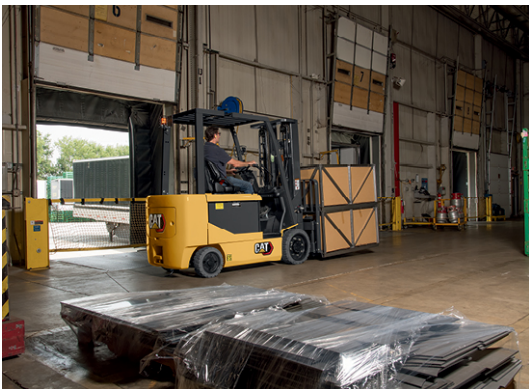

# Cat® 8,000 lb. Electric Cushion Tire Lift Trucks

Contact us  
for price

## Images

## Description

The 8,000 lb. capacity electric cushion tire lift truck features an advanced 100% AC motor and hydraulic system to balance performance with efficiency. AC drive technology combined with the operator's ability to choose from four different preset performance modes allow for high levels of productivity.